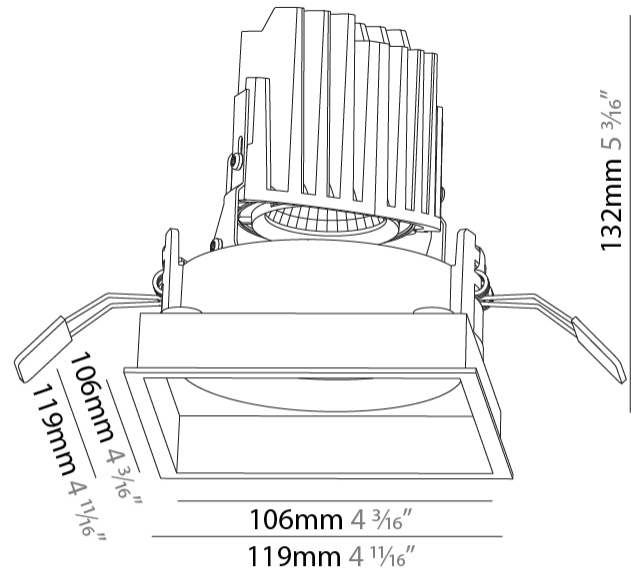

PHYSICAL

Shape: Square
Length (mm): 119
Length (in): 4 ¹¹/₁₆
Width (mm): 119
Width (in): 4 ¹¹/₁₆
Depth (mm): 132
Depth (in): 5 ³/₁₆
Ceiling Thickness (mm): 10 / 12.5 / 15
Ceiling Thickness (in): 3/8 or 1/2 or 9/16
Min. Recessing Depth (mm): 200
Min. Recessing Depth (in): 7 ⁷/₈
Light Distribution: Adjustable / Downlight
Weight (kg): 0.544
Weight (lbs): 1.2
Fixture Finish: SSR / BKV / CWI / CRY / HAB / UFT / ITA / RUA / FTG / MYG / LOD / PUS / FRO / FUP / KIA / POP / BLS / SPG / MEY / GOH / GUM / CHC / COM / ABZ / JAG / OBR / MOS / ROR
Fixture Material: Aluminum Die Cast
Cut-out Measurements: 114mm / 4 1/2" x 114mm / 4 1/2"

ELECTRICAL

Lamp Type: LED (Zhaga Standard)
Input Wattage (W): 13.2 / 16.5
Total Output Wattage (W): 12 / 14
Dimming: Tri-Mode (Non-Dimming and Phase Dimming (120Vac only) and 0-10V Dimming)
Driver Included: No
Driver Location: Recessed Housing
Driver Type: Constant Current - Universal
Driver Class: Class 2
Housing: See components
Input Voltage (V): 120 - 277
Constant Current (MA): 350

LED

Number of LEDs: 1
Color Temperature (°K): 2700 / 3000 / 3500 / 4000
Max. Delivered Lumen (lm): 850 / 950 / 1019 / 1040
Nominal Lumen (lm): 960 / 1070 / 1156 / 1180
CRI: >90 CRI
Lamp Life (hrs): 50000

OPTICAL

Reflector°: 10
Adjustability: Rotational 355°; Tilt 30°

RATINGS AND CERTIFICATIONS

Certified By: Certified for North American Standards
IP rating: IP20